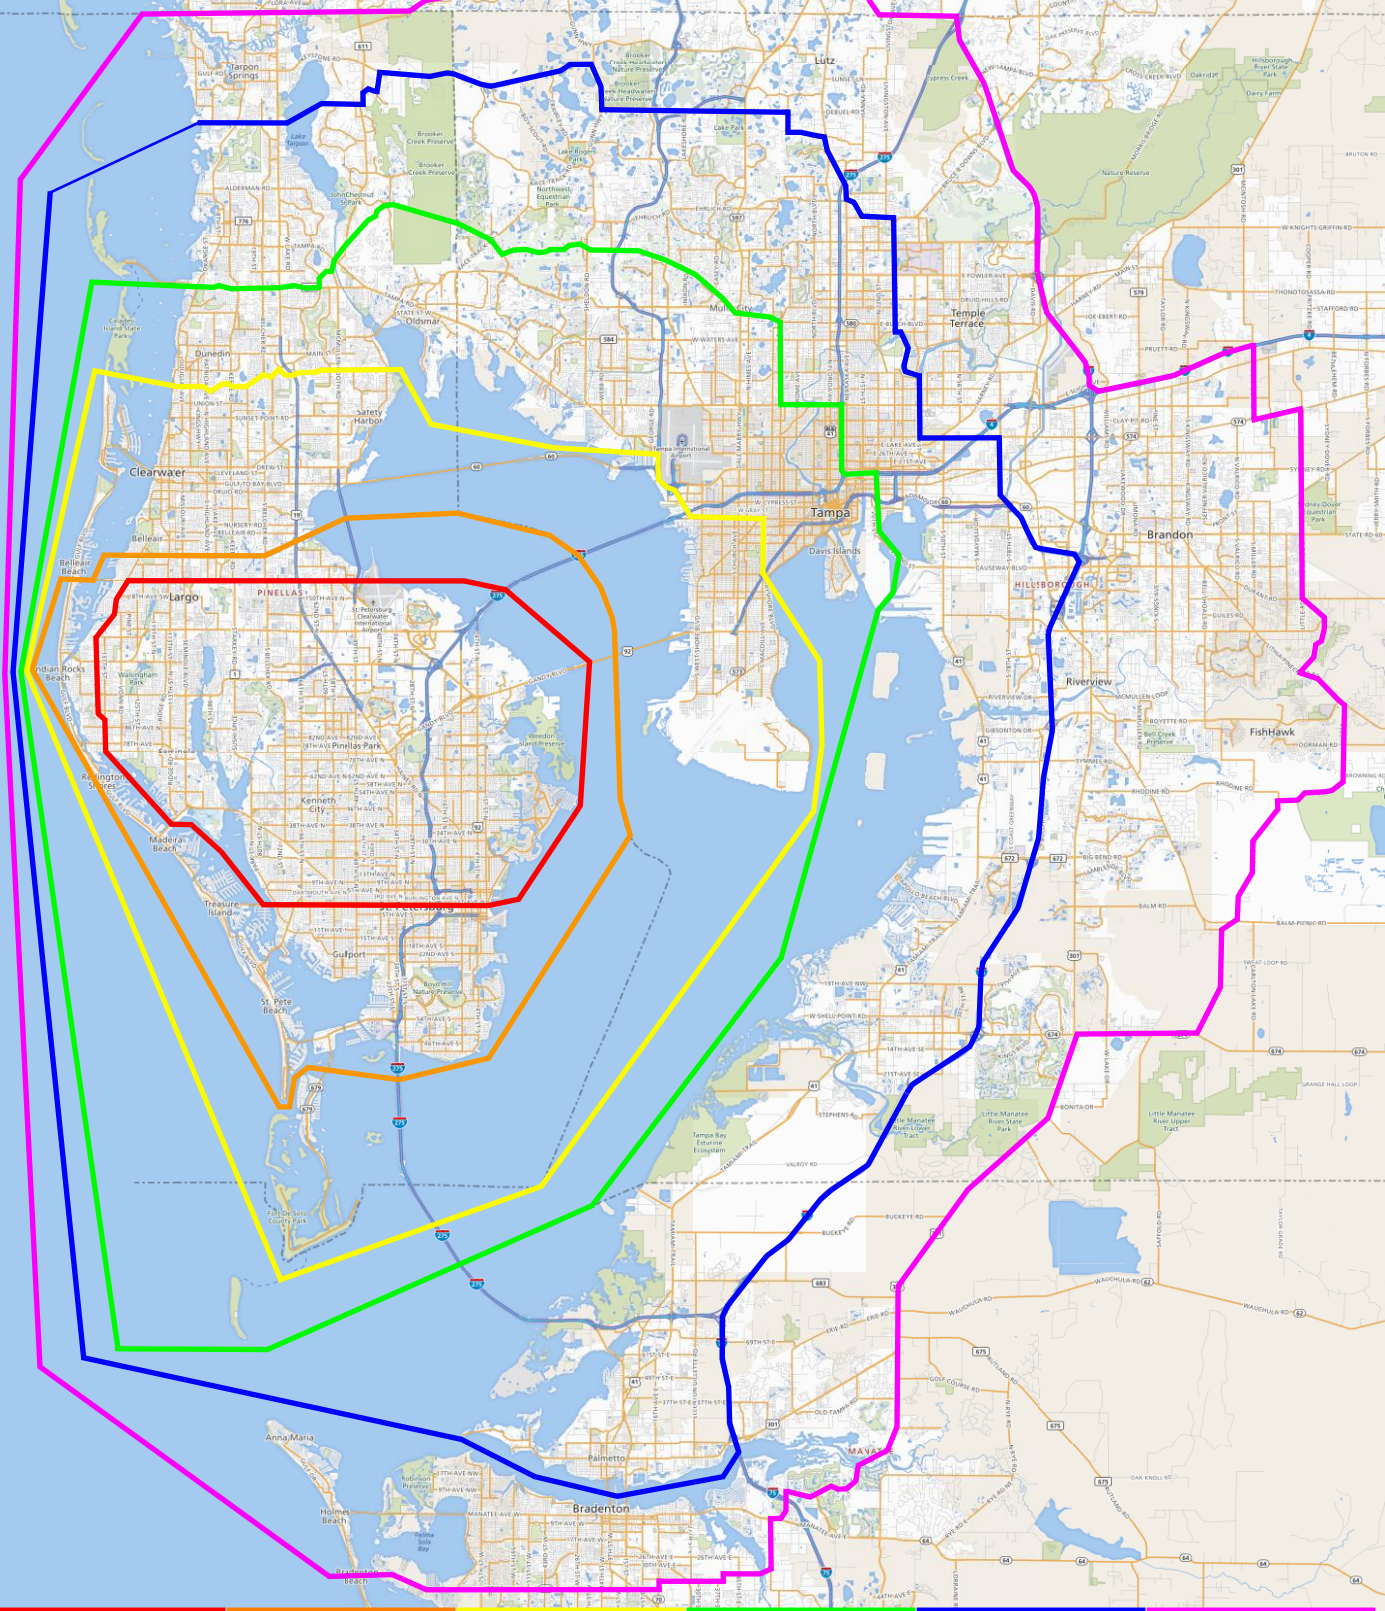

Opa's Workshop Delivery Zones

ZONE 1 (Free) –
 North St. Pete
 Pinellas Park
 Kenneth City
 Seminole
 Largo

ZONE 2 (\$5) –
 South St. Pete
 Treasure Island
 The Beaches
 Pasadena
 Gulfport

ZONE 3 (\$10) –
 South Tampa
 MacDill AFB
 Belleair
 Clearwater
 Safety Harbor

ZONE 4 (\$15) –
 West Tampa
 Carrollwood
 Ybor City
 Dunedin
 Oldsmar

ZONE 5 (\$20) –
 East Tampa
 Apollo Beach
 Ruskin
 Palmetto
 Palm Harbor

ZONE 6 (\$25) –
 North Tampa
 Brandon
 Lutz
 Bradenton
 Tarpon Springs