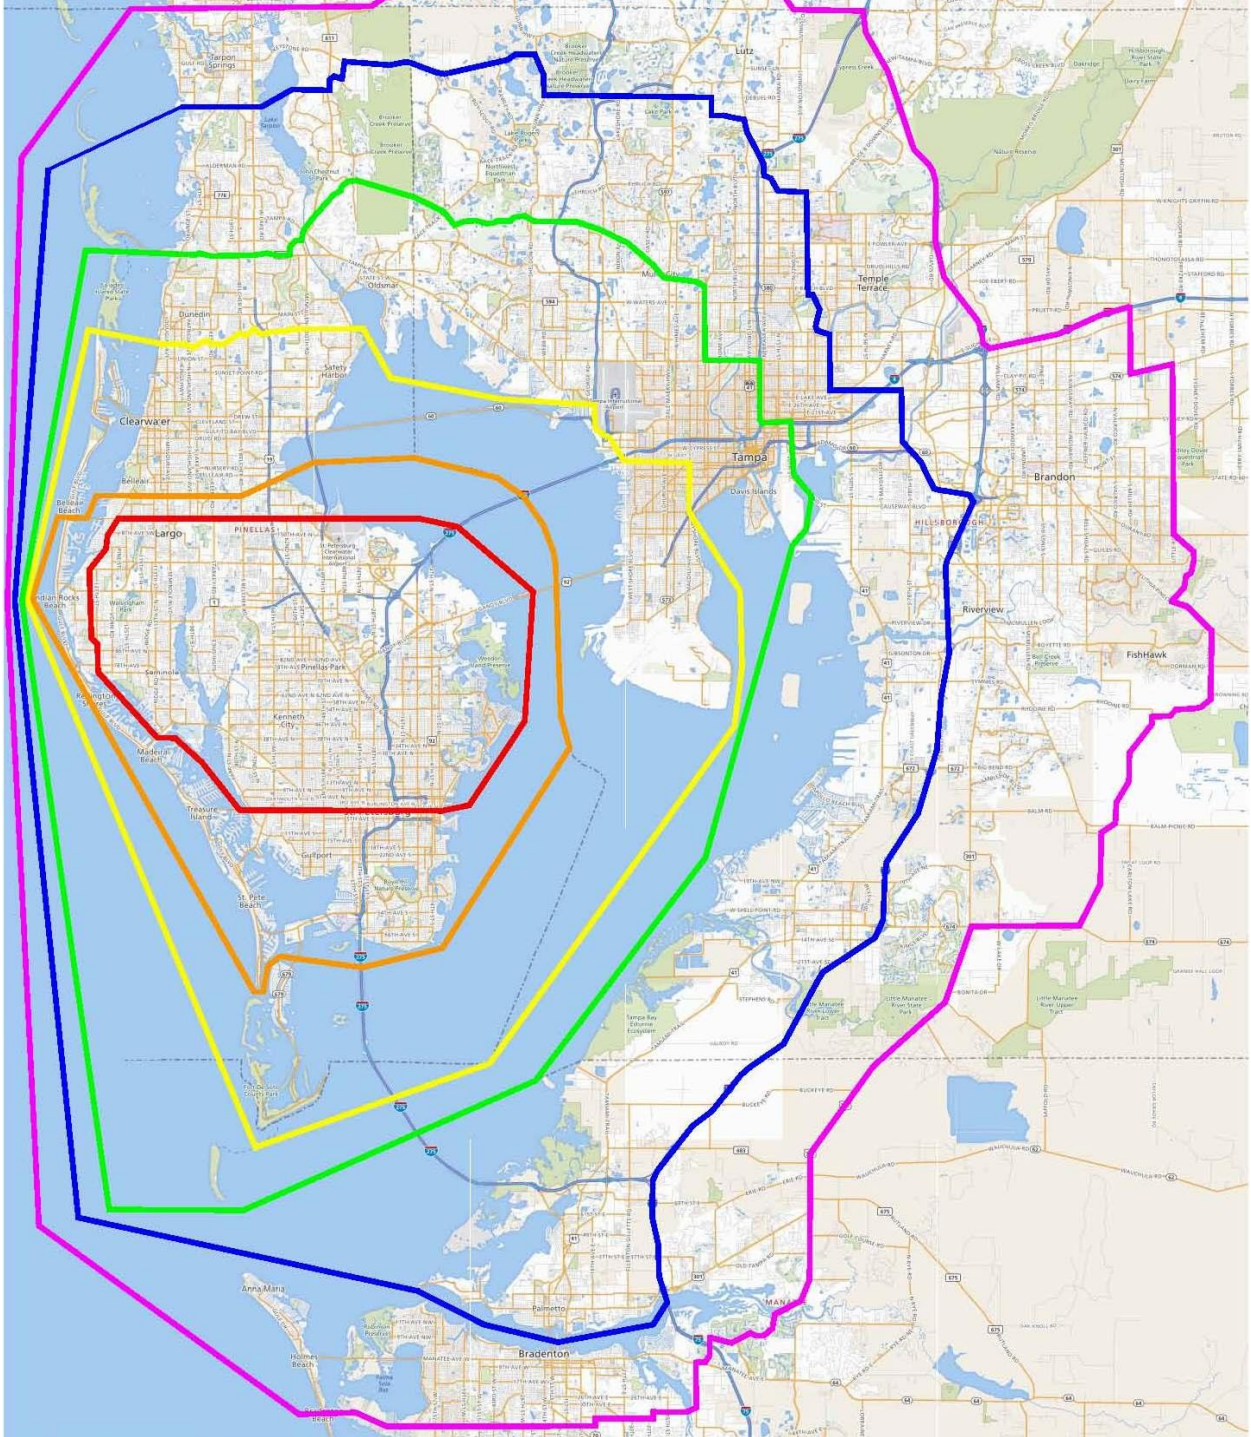

# Opa's Workshop Delivery Zones

<p><b>ZONE 1 (Free) –</b> North St. Pete Pinellas Park Kenneth City Seminole Largo</p>	<p><b>ZONE 2 (\$5) –</b> South St. Pete Treasure Island The Beaches Pasadena Gulfport</p>	<p><b>ZONE 3 (\$10) –</b> South Tampa MacDill AFB Belleair Clearwater Safety Harbor</p>	<p><b>ZONE 4 (\$15) –</b> West Tampa Carrollwood Ybor City Dunedin Oldsmar</p>	<p><b>ZONE 5 (\$20) –</b> East Tampa Apollo Beach Ruskin Palmetto Palm Harbor</p>	<p><b>ZONE 6 (\$25) –</b> North Tampa Brandon Lutz Bradenton Tarpon Springs</p>
--	---	---	--	---	---